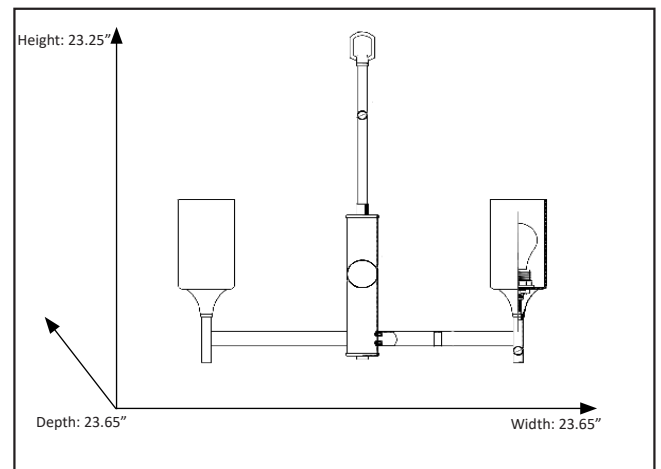

### Features

Item Number	7-70019
Finish	Polished Nickel
Dimensions (HxWxD)	23.25" x 23.65" x 23.65"
Lamp Info	5 x 60W (Medium)
Lamps Included	No