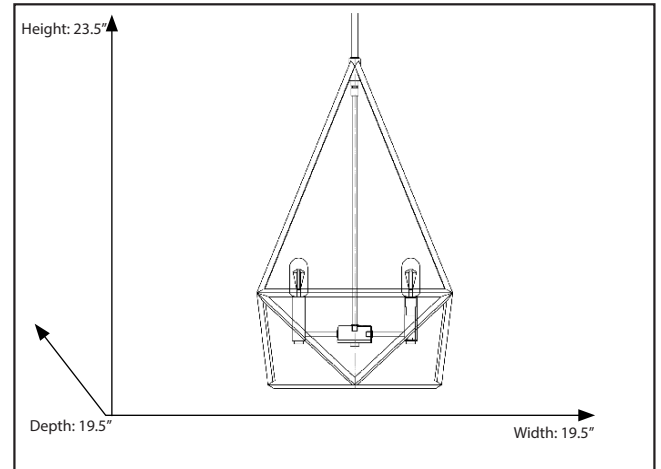

Vega-4 4-Light Matte Black Cage Pendant

Description

The Vega-4 features a cage pendant with matte black finish. It stands out from the crowd with its vintage inspired geometric shape and makes a perfect addition to a living room, dining room or bedroom.

Features

Item Number	7-70016
Finish	Matte Black
Dimensions (HxWxD)	23.5" x 19.5" x 19.5"
Lamp Info	4 x 60W (E12)
Lamps Included	No

Electrical

Fixture requires a grounded electrical supply line to 120 volts AC.