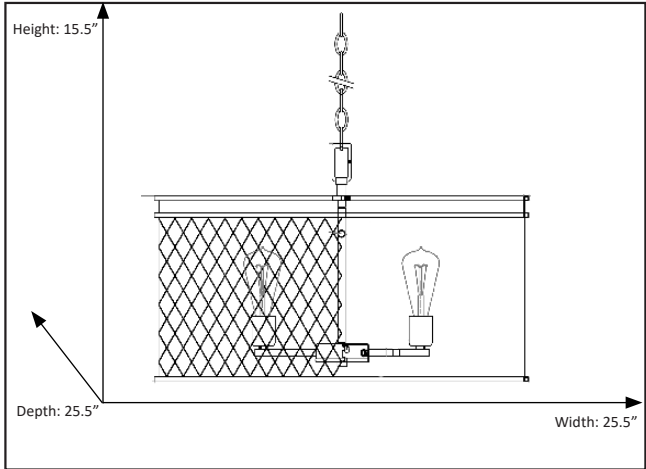

7-70010
6-Light Matte Black Cage Pendant

Description

The Kata 6-light cage pendant features a matte black finish and six exposed bulbs. This stylish pendant adds a modern feel and provides abundant light to any room.

Features

Item Number	7-70010
Finish	Matte Black
Dimensions (HxWxD)	15.5" x 25.5" x 25.5"
Lamp Info	6 x 60W (E27)
Lamps Included	No

Electrical

Fixture requires a grounded electrical supply line to 120 volts AC.

Installation

Fixture attaches to electrical junction box securely anchored in wall or ceiling. All mounting hardware included.