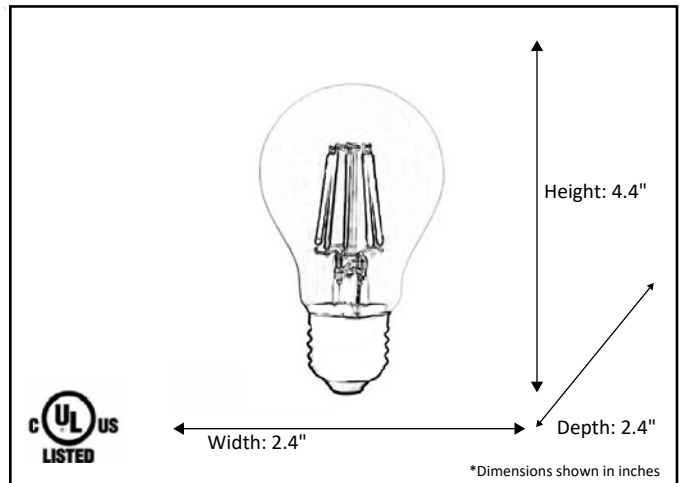

Model #	LED-A19CL-3K
SKU	20718
Description	LED Lamp
Socket Base	Medium (E26)
Bulb Type	A19
Dimensions- HxWxD (Dimensions shown in inches)	4.4" x 2.4" x 2.4"
Lumens	800 Lm
Wattage	9W
CCT	3000K
Incandescent Equivalent	60W
Dimmable	Yes
Rated Life Hours	15,000

Finish: Clear

ELECTRICAL REQUIREMENTS: Fixture requires a grounded electrical supply line of 120 volts AC.

INSTALLATION REQUIREMENTS: Fixture attaches to electrical junction box securely anchored in wall or ceiling.
All mounting hardware included.

HOMEnhancements / 1505-A Kelly Blvd., Carrollton, TX. 75006

Product specifications subject to change without notice.

REFERENCE	QTY.	REMARKS	Project
			Location/Type
			Architect
			Engineer
			Contractor
			Submitted By: Date: