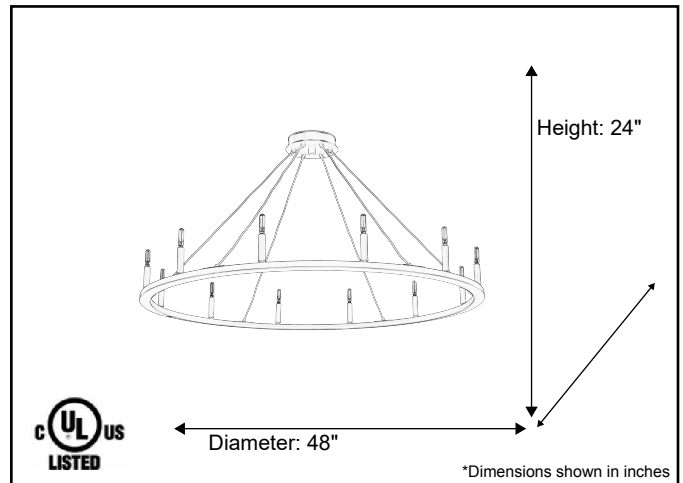

Model #	BAR-CH12-48-MB(E12)
SKU	20673
Adjustable Max Height	10' Chain; 12-36" Downrod
Description	Big 12 Bulb Ring Chandelier
Metal Finish	Matte Black
Bulbs Included	Yes
Dimensions	48" Diameter; 24" Ring Wire Height
Lamp Info	12 x 60W T6 E12 (Candelabra)
Downrod/Base Sleeve Finishes (All Included): • Matte Black • Champagne Gold • Brushed Nickel	

Finish Shown: Matte Black

ELECTRICAL REQUIREMENTS: Fixture requires a grounded electrical supply line of 120 volts AC.

INSTALLATION REQUIREMENTS: Fixture attaches to electrical junction box securely anchored in wall or ceiling.
All mounting hardware included.

HOMEnhancements / 1505-A Kelly Blvd., Carrollton, TX. 75006

Product specifications subject to change without notice.

REFERENCE	QTY.	REMARKS	Project
			Location/Type
			Architect
			Engineer
			Contractor
			Submitted By: Date: