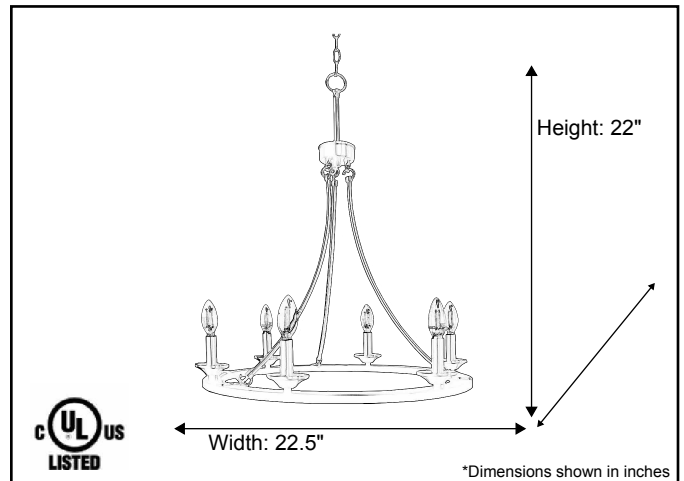

ELECTRICAL REQUIREMENTS: Fixture requires a grounded electrical supply line of 120 volts AC.

INSTALLATION REQUIREMENTS: Fixture attaches to electrical junction box securely anchored in wall or ceiling.
All mounting hardware included.

HOMEnhancements / 1505-A Kelly Blvd., Carrollton, TX. 75006

Product specifications subject to change without notice.

REFERENCE	QTY.	REMARKS	Project
			Location/Type
			Architect
			Engineer
			Contractor
			Submitted By: Date: