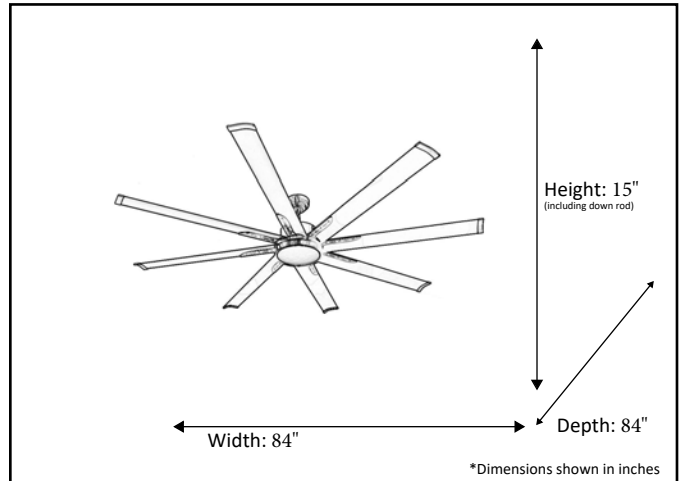

Model #	SUN884 CG8MB
SKU	20397
Metal Finish	Champagne Gold
Blade Finish	Matte Black
Glass Finish	White
Description	8-Blade 84" CG Fan Matte Black Blades 15W LED 3000K
Motor Size	172
Blade Span	84"
Blade Pitch	17°
Down Rod Included	6"
Material	Aluminum
Speed	6
Forward/Reverse	Yes
Motor Type	DC
Power Use (Watts)	15W
Light Kit Included	Yes
Lumen	1076.44 Lm
Location Use	Indoor Only

Finish/Glass Shown: Champagne Gold/White

*Integrated LED

WC-8-WH Wall Control Included

- Main power switch button
- Fan button controls
- 6 Speed fan control
- Easy 2 wire connection (Requires 2 hot leads)
- Available in White (WH) only