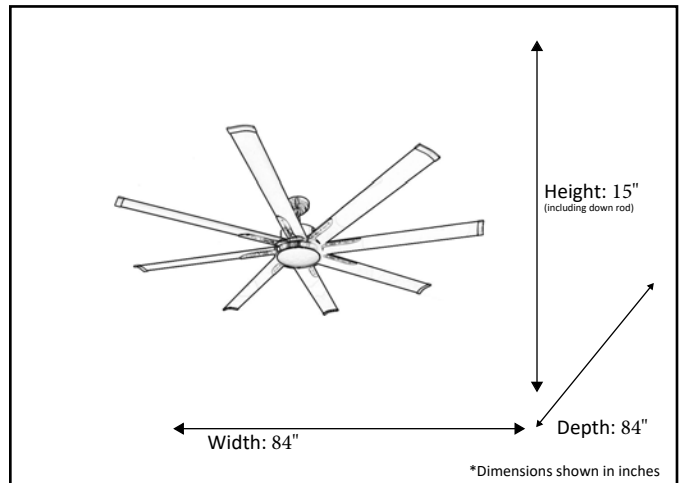

Model #	SUN884 NK8MB
SKU	20394
Metal Finish	Brushed Nickel
Blade Finish	Matte Black
Glass Finish	White
Description	8-Blade 84" NK Fan Matte Black Blades 15W LED 3000K
Motor Size	172
Blade Span	84"
Blade Pitch	17°
Down Rod Included	6"
Material	Aluminum
Speed	6
Forward/Reverse	Yes
Motor Type	DC
Power Use (Watts)	15W
Light Kit Included	Yes
Lumen	1076.44 Lm
Location Use	Indoor Only

Finish/Glass Shown: Brushed Nickel/White

*Integrated LED

WC-8-WH Wall Control Included

- Main power switch button
- Fan button controls
- 6 Speed fan control
- Easy 2 wire connection (Requires 2 hot leads)
- Available in White (WH) only