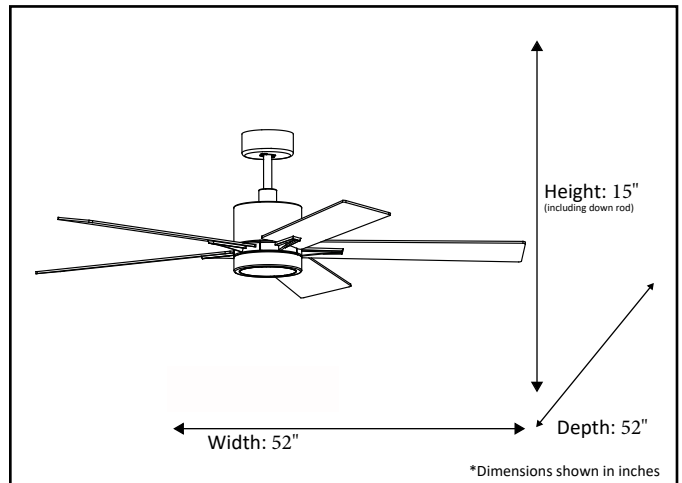

<b>Model #</b>	<b>SUN552 RB5P(WC-6-WH)</b>
SKU	20301
Metal Finish	Rubbed Bronze
Blade Finish	Oak/Walnut
Glass Finish	White
Blade Span	52"
Motor Specs	153mm x 15mm
Wire Length (Shown in inches)	80"
Down Rod Included (Shown in inches)	6"
Blade Pitch	12
Speed	3
Forward/Reverse	Yes
Airflow (CFM High)	5768.1
Power Use (Watts)	60
Airflow Efficiency (CFM/Watt)	96.1
Light Kit Included	Yes
Lamp Info	Integrated LED
Location Use	Indoor Only
Wall Control	WC-1-WH

Finish/Glass Shown: Rubbed Bronze/White

\*Integrated LED

WC-6-WH Wall Control Included

- Fan/Light Control Switch
- Simple Slide Fan Switch
- Simple On/Off for Light Switch
- Three Speed Fan Control
- Easy 2 Wire Connection (Requires 2 Hot Leads)
- Available in White (WH) Only