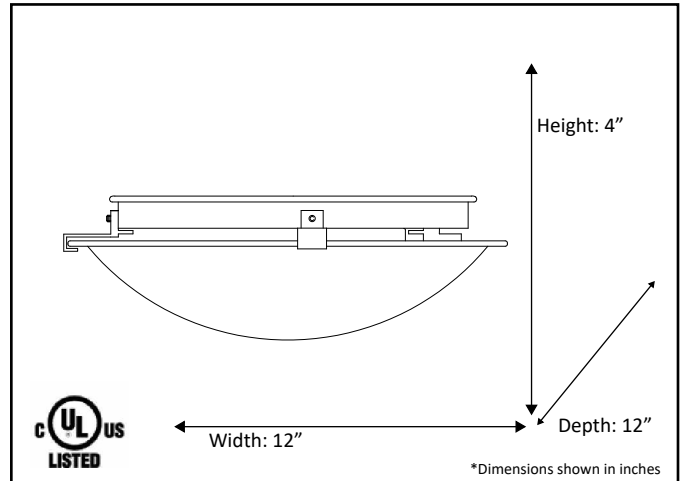

*Lamps not included