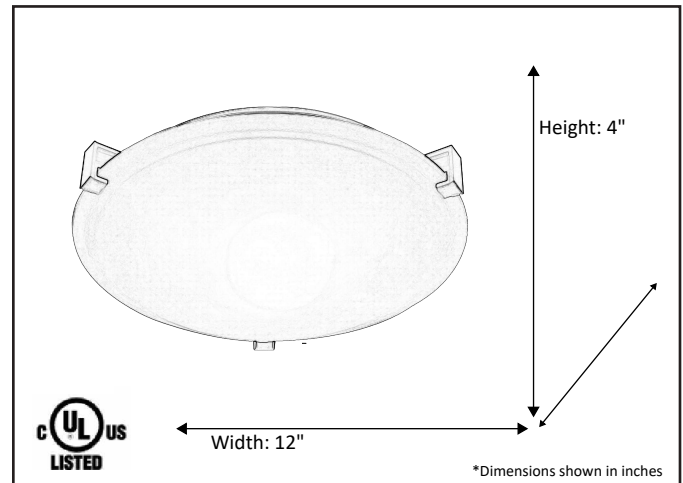

*Lamps not included