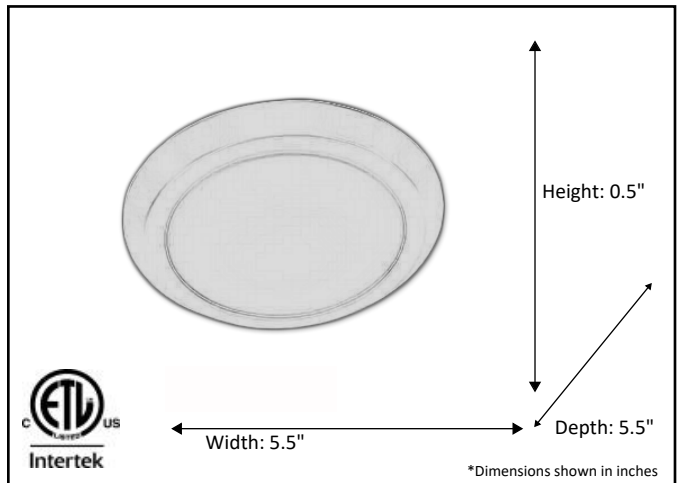

Model #	LED-DL412(AC12W/4K)
SKU	19277
Description	LED Ceiling Disk
Finish	White
Dimensions- HxWxD (Dimensions shown in inches)	0.5" x 5.5" x 5.5"
Lumens	810 Lm
Wattage	12W
CCT (Kelvin)	4000K
Dimmable	Yes
Rated Life Hours	15,000