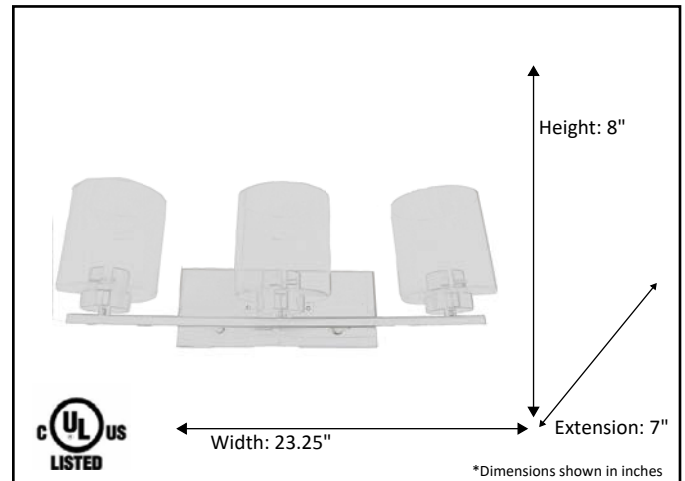

*Lamps not included