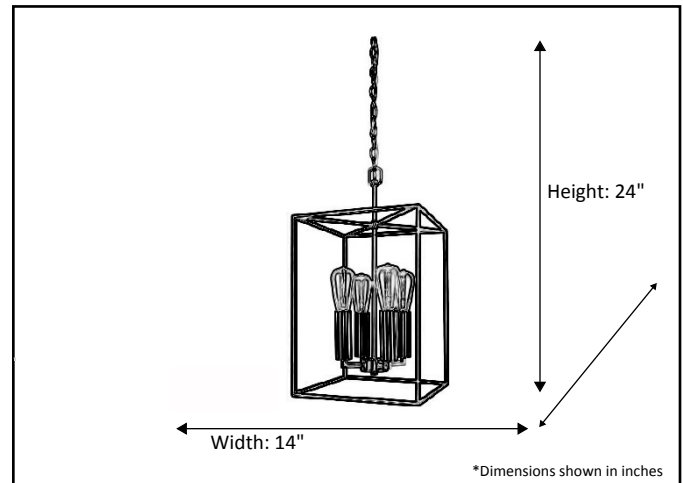

Model #	ROS-HF4-MB/NK
SKU	19932
Description	4 Light Entry
Finish	Matte Black/Brushed Nickel
Dimensions- HxWx(L) (Dimensions shown in inches)	24"H x 14"W
Lamp Info	4x60W(M)

Finish Shown: Matte Black/Brushed Nickel

*Lamps not included

ELECTRICAL REQUIREMENTS: Fixture requires a grounded electrical supply line of 120 volts AC.

INSTALLATION REQUIREMENTS: Fixture attaches to electrical junction box securely anchored in wall or ceiling.
All mounting hardware included.