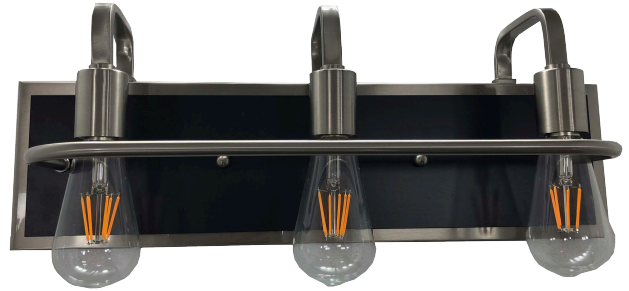

<b>Model #</b>	<b>JSN-VS3-MB/NK</b>
SKU	19926
Description	4 Light Vanity
Finish	Matte Black/Nickel
Dimensions- HxWx(E) (Dimensions shown in inches)	8"H x 21.75"W x 6"E
Lamp Info	3x60W(M)

Finish Shown: Matte Black/Brushed Nickel

\*Lamps not included

**ELECTRICAL REQUIREMENTS:** Fixture requires a grounded electrical supply line of 120 volts AC.

**INSTALLATION REQUIREMENTS:** Fixture attaches to electrical junction box securely anchored in wall or ceiling.  
**All mounting hardware included.**