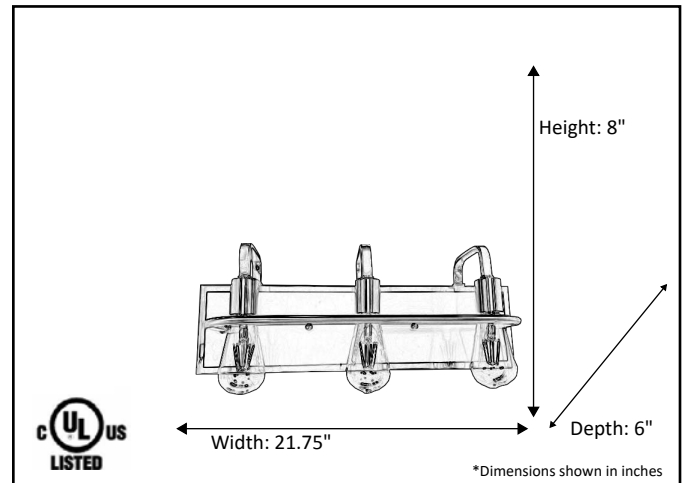

<b>Model #</b>	<b>JSN-VS3-MB/NK</b>
SKU	19926
Description	4 Light Vanity
Finish	Matte Black/Nickel
Dimensions- HxWx(E) (Dimensions shown in inches)	8"H x 21.75"W x 6"E
Lamp Info	3x60W(M)

Finish Shown: Matte Black/Brushed Nickel

\*Lamps not included

**ELECTRICAL REQUIREMENTS:** Fixture requires a grounded electrical supply line of 120 volts AC.

**INSTALLATION REQUIREMENTS:** Fixture attaches to electrical junction box securely anchored in wall or ceiling.  
**All mounting hardware included.**