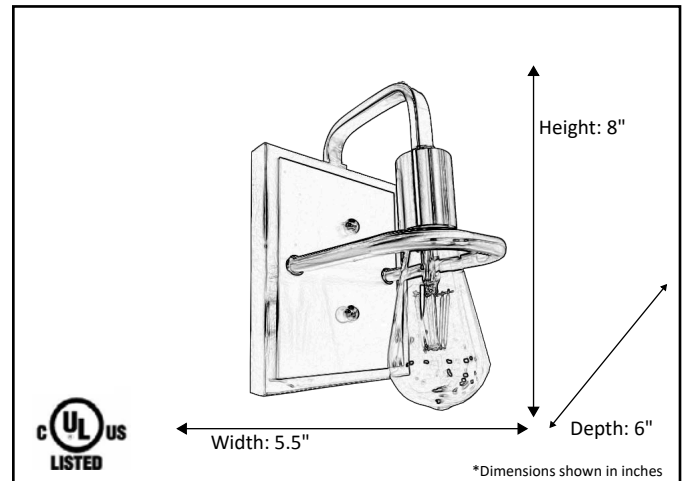

Model #	JSN-VS1-MB/NK
SKU	19923
Description	1 Light Wall Scone
Finish	Matte Black/Nickel
Dimensions- HxWx(E) (Dimensions shown in inches)	8"H x5.5"W x 6."E
Lamp Info	1x60W(M)

Finish Shown: Matte Black/Brushed Nickel

*Lamps not included

ELECTRICAL REQUIREMENTS: Fixture requires a grounded electrical supply line of 120 volts AC.

INSTALLATION REQUIREMENTS: Fixture attaches to electrical junction box securely anchored in wall or ceiling.
All mounting hardware included.