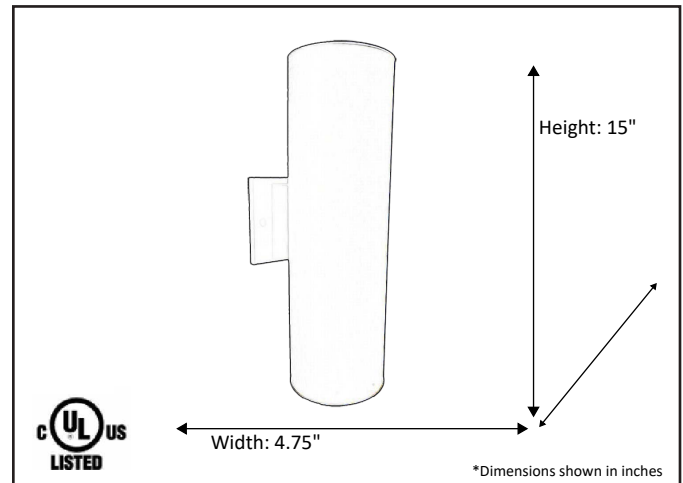

*Lamps not included