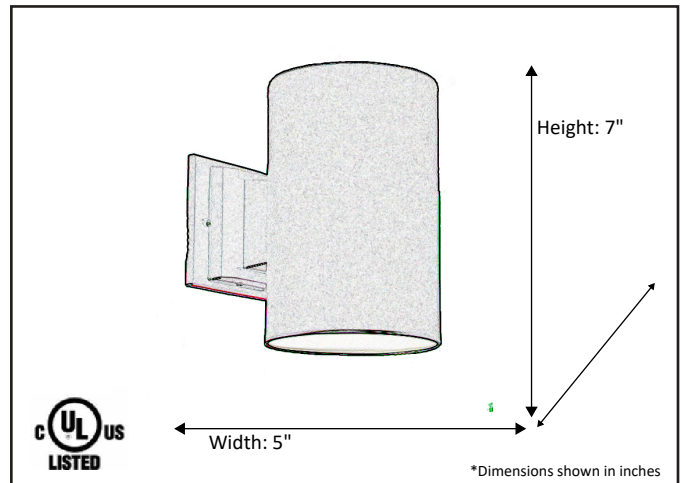

Model #	PL-795-TBK (E27)
SKU	19770
Description	Dark Sky Wall Mount
Finish	Textured Black
Glass	N/A
Dimensions- HxW (Dimensions shown in inches)	7" x 5"
Lamp Info	1X60W (M)

Finish/Glass Shown: Textured Black / N/A

*Lamps not included

ELECTRICAL REQUIREMENTS: Fixture requires a grounded electrical supply line of 120 volts AC.

INSTALLATION REQUIREMENTS: Fixture attaches to electrical junction box securely anchored in wall or ceiling.
All mounting hardware included.