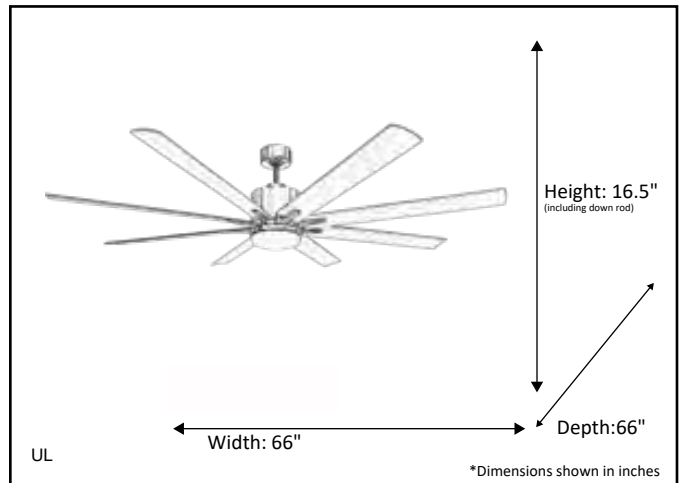

Model #	SUN866D NK8SV(WC)
SKU	19728
Metal Finish	Brushed Nickel
Blade Finish	Silver
Glass Finish	White
Blade Span	66"
Motor Specs	DC165M-DC
Wire Length (Shown in inches)	80"
Down Rod Included (Shown in inches)	6"
Blade Pitch	14
Speed	6
Forward/Reverse	Yes
Airflow (CFM High)	8280
Power Use (Watts)	30.56
Airflow Efficiency (CFM/Watt)	270.95
Light Kit Included	Yes
Lamp Info	Integrated LED
Location Use	Outdoor Only
Wall Control	WC-SUN866