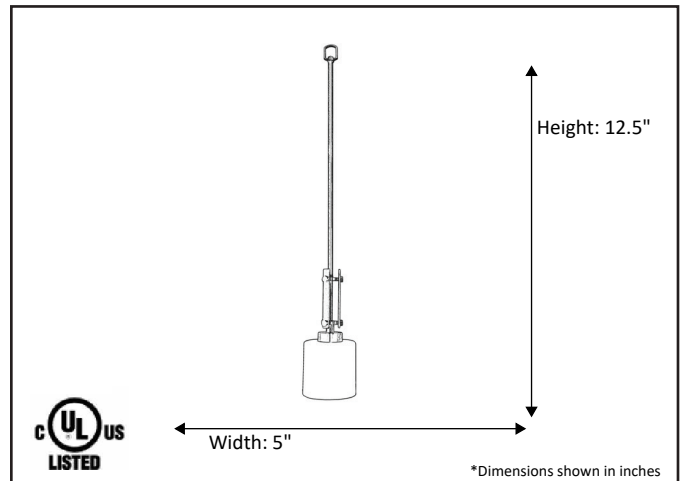

<b>Model #</b>	<b>PRS-MP1(WH)-MB</b>
<b>SKU#</b>	19725
<b>Description</b>	1 Light Mini Pendant
<b>Finish</b>	Matte Black
<b>Glass</b>	White
<b>Dimensions- HxW</b> (Dimensions shown in inches)	12.5" x 5"
<b>Lamp Info</b>	1X60W (M)
<b>Chain/ Wire Length</b>	3' Chain/10' Wire
<b>Rods Included</b>	Yes

Finish/Glass Shown: Matte Black/White

\*Lamps not included

**ELECTRICAL REQUIREMENTS:** Fixture requires a grounded electrical supply line of 120 volts AC.

**INSTALLATION REQUIREMENTS:** Fixture attaches to electrical junction box securely anchored in wall or ceiling.  
**All mounting hardware included.**