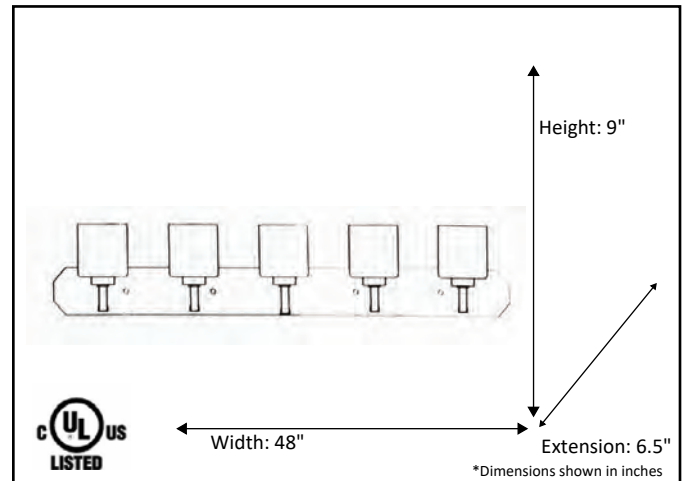

Model #	PRS-VL5(WH)-MB
SKU	19713
Fixture Series	Paris
Description	5 Light Vanity
Metal Finish	Matte Black
Glass Finish	White
Replacement Glass	G-PRS-WH
Dimensions- HxW(xE) <small>(Dimensions shown in inches)</small>	9" X 48" X 6.5"
Lamp Info	5 X 60W (M)

Finish/Glass Shown: Matte Black/White

\*Lamps not included

**ELECTRICAL REQUIREMENTS:** Fixture requires a grounded electrical supply line of 120 volts AC.

**INSTALLATION REQUIREMENTS:** Fixture attaches to electrical junction box securely anchored in wall or ceiling.  
**All mounting hardware included.**