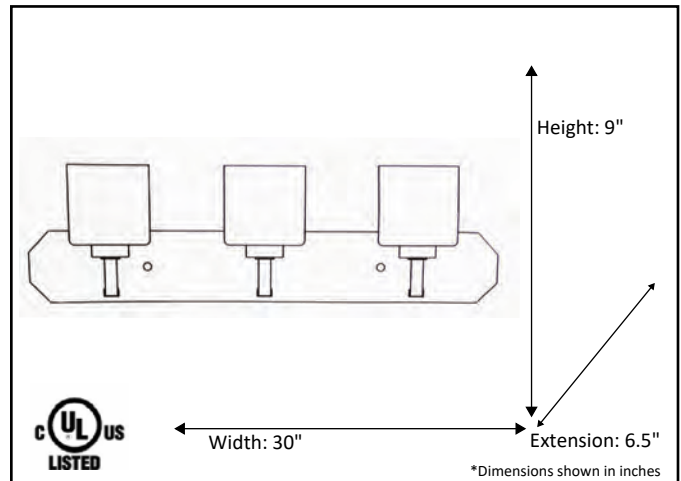

Model #	PRS-VL3(WH)-MB
SKU	19701
Fixture Series	Paris
Description	3 Light Vanity
Metal Finish	Matte Black
Glass Finish	White
Replacement Glass	G-PRS-WH
Dimensions- HxW(xE) (Dimensions shown in inches)	9" X 30" X 6.5"
Lamp Info	3X60W (M)

Finish/Glass Shown: Matte Black/White

*Lamps not included

ELECTRICAL REQUIREMENTS: Fixture requires a grounded electrical supply line of 120 volts AC.

INSTALLATION REQUIREMENTS: Fixture attaches to electrical junction box securely anchored in wall or ceiling.
All mounting hardware included.