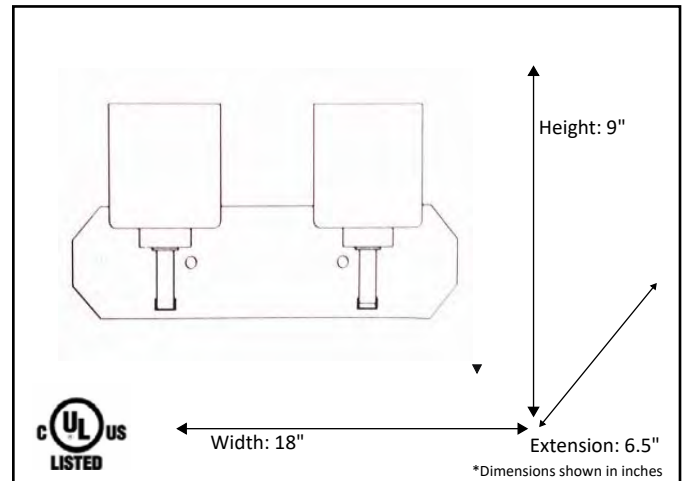

Model #	PRS-VL2(WH)-MB
SKU	19695
Fixture Series	Paris
Description	2 Light Vanity
Metal Finish	Matte Black
Glass Finish	White
Replacement Glass	G-PRS-WH
Dimensions- HxW(xE) (Dimensions shown in inches)	9" X 18" X 6.5"
Lamp Info	2X60W (M)

Finish/Glass Shown: Matte Black/White

*Lamps not included

ELECTRICAL REQUIREMENTS: Fixture requires a grounded electrical supply line of 120 volts AC.

INSTALLATION REQUIREMENTS: Fixture attaches to electrical junction box securely anchored in wall or ceiling.
All mounting hardware included.