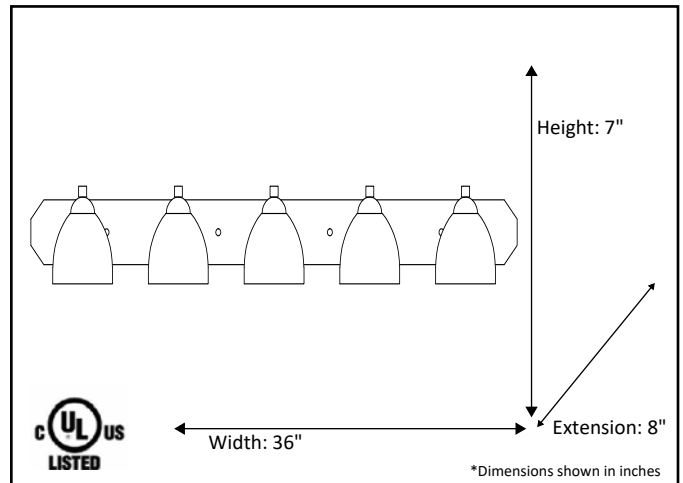

*Lamps not included