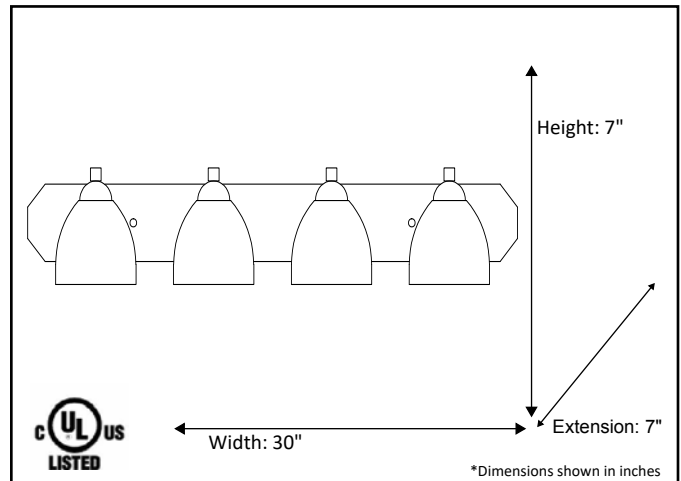

*Lamps not included