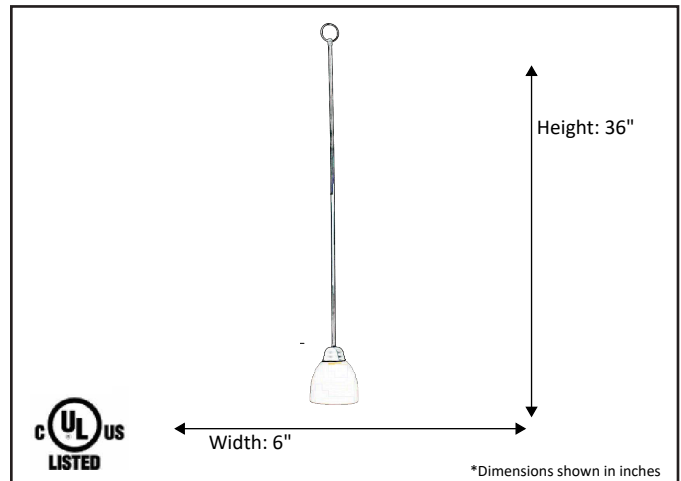

Model #	MP-1-MB
SKU#	19521
Description	1 Light Mini Pendant
Finish	Matte Black
Glass	Not Included
Dimensions- HxW (Dimensions shown in inches)	36" x 6"
Lamp Info	1X60W (M)
Chain/ Wire Length	3' Chain/10' Wire
Rods Included	Yes

Finish/Glass Shown: Matte Black/White

*Lamps not included

ELECTRICAL REQUIREMENTS: Fixture requires a grounded electrical supply line of 120 volts AC.

INSTALLATION REQUIREMENTS: Fixture attaches to electrical junction box securely anchored in wall or ceiling.
All mounting hardware included.