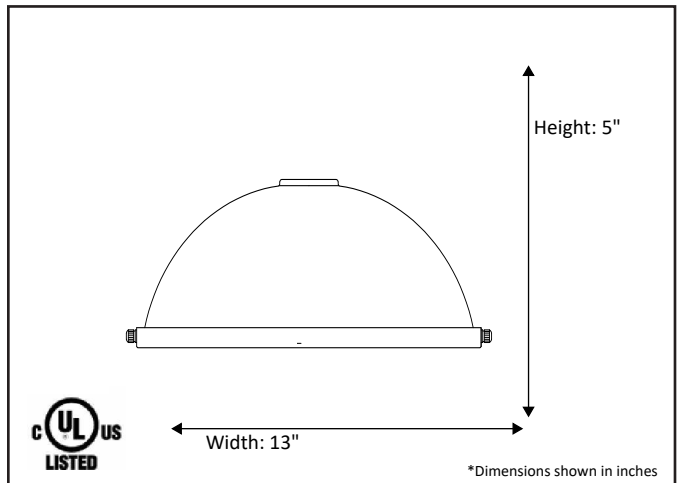

Model #	MP-CAP-MB
SKU#	19518
Description	Metal Dome Pendant Cover
Finish	Matte Black
Glass	Frosted Lens
Dimensions- HxW (Dimensions shown in inches)	5" x 13"
Lamp Info	N/A
Chain/ Wire Length	N/A
Rods Included	N/A