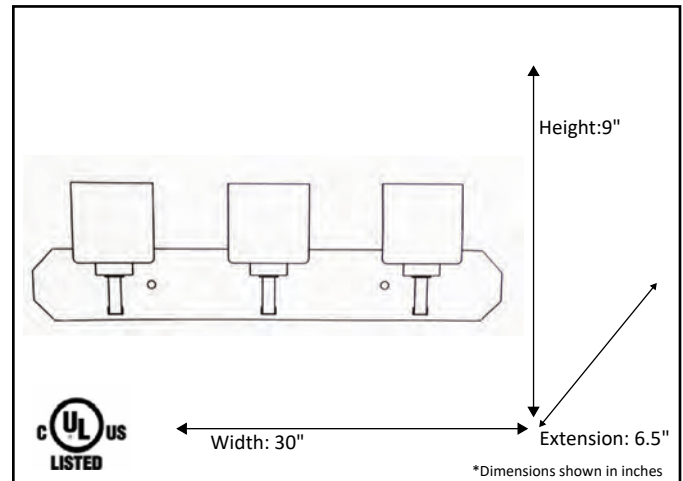

Model #	PRS-VL3(CLR)-MB
SKU	19698
Fixture Series	Paris
Description	3 Light Vanity
Metal Finish	Matte Black
Glass Finish	Clear
Replacement Glass	G-PRS-CLR
Dimensions- HxW(xE) <small>(Dimensions shown in inches)</small>	9" X 30" X 6.5"
Lamp Info	3X60W (M)

Finish/Glass Shown: Matte Black/Clear

*Lamps not included

ELECTRICAL REQUIREMENTS: Fixture requires a grounded electrical supply line of 120 volts AC.

INSTALLATION REQUIREMENTS: Fixture attaches to electrical junction box securely anchored in wall or ceiling.
All mounting hardware included.