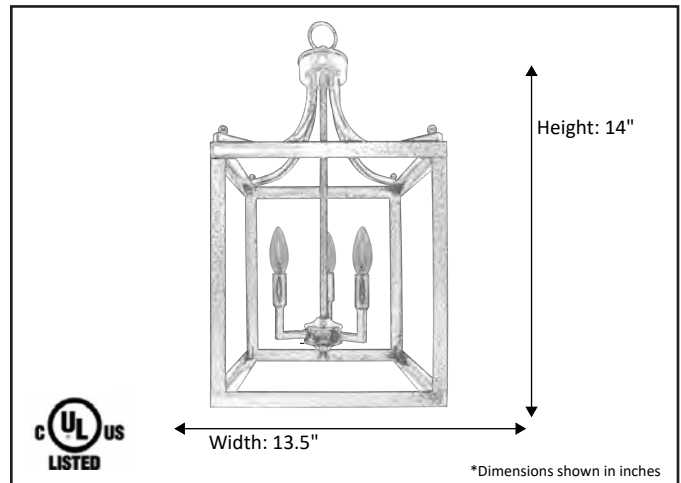

<b>Model #</b>	<b>HF-412-3-RB</b>
SKU	19464
Description	Square Cage Entry
Finish	Rubbed Bronze
Glass	N/A
Dimensions- HxW (Dimensions shown in inches)	14" x 13.5"
Lamp Info	3X60W (C)
Chain/ Wire Length	3' Chain/10' Wire
Dual Mount	No

Finish/Glass Shown: Rubbed Bronze/N/A

\*Lamps not included

**ELECTRICAL REQUIREMENTS:** Fixture requires a grounded electrical supply line of 120 volts AC.

**INSTALLATION REQUIREMENTS:** Fixture attaches to electrical junction box securely anchored in wall or ceiling.  
**All mounting hardware included.**