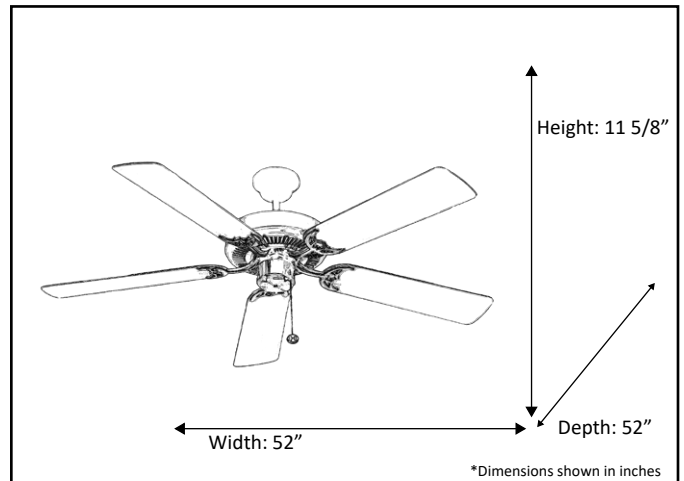

Model #	B552 NK5MB
SKU	19437
Finish	Brushed Nickel
Reversible Blade Finish	Matte Black
Size	52"
Motor Specs	153mm x 15mm
Wire Length (Shown in inches)	80"
Down Rod Included (Shown in inches)	4"
Blade Pitch	12 Degree
Speeds	3
Forward/Reverse	YES
CFM High	4500.31
Location Use	INDOOR ONLY
Energy Star Certified	YES
Warranty	Limited Lifetime

Finish/Glass Shown: Brushed Nickel

ELECTRICAL REQUIREMENTS: Fixture requires a grounded electrical supply line of 120 volts AC.

INSTALLATION REQUIREMENTS: Fixture attaches to electrical junction box securely anchored in wall or ceiling.
All mounting hardware included.

HOMEnhancements / 1505-A Kelly Blvd., Carrollton, TX. 75006

Product specifications subject to change without notice.

REFERENCE	QTY.	REMARKS	Project
			Location/Type
			Architect
			Engineer
			Contractor
			Submitted By: Date: