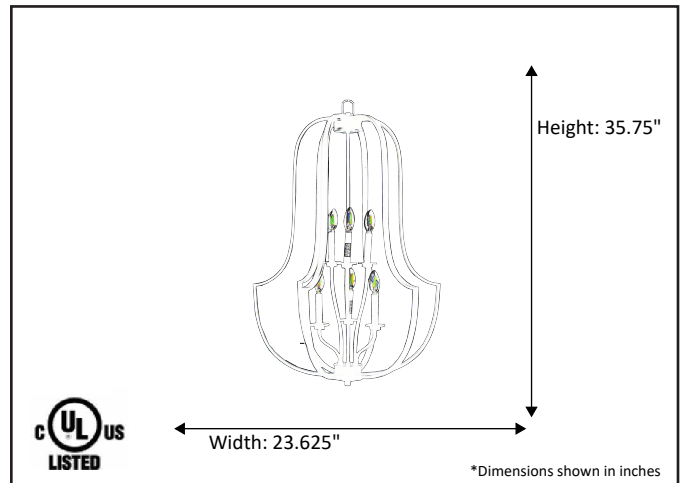

<b>Model #</b>	<b>LX-HF6-MB</b>
SKU	19425
Description	6 Light Open Cage
Finish	Matte Black
Glass	N/A
Dimensions- HxW (Dimensions shown in inches)	35.75" x 23.625"
Lamp Info	6X60W (C)
Chain/ Wire Length	3' Chain/10' Wire
Dual Mount	No

Finish/Glass Shown: Matte Black / N/A

\*Lamps not included

\*Dimensions shown in inches

**ELECTRICAL REQUIREMENTS:** Fixture requires a grounded electrical supply line of 120 volts AC.

**INSTALLATION REQUIREMENTS:** Fixture attaches to electrical junction box securely anchored in wall or ceiling.  
**All mounting hardware included.**