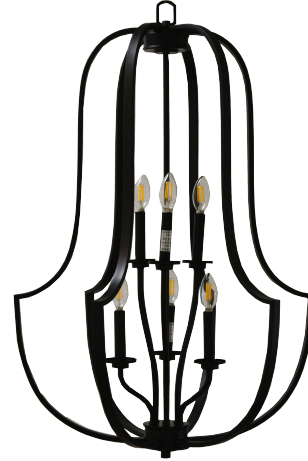

<b>Model #</b>	<b>LX-HF6-MB</b>
SKU	19425
Description	6 Light Open Cage
Finish	Matte Black
Glass	N/A
Dimensions- HxW (Dimensions shown in inches)	35.75" x 23.625"
Lamp Info	6X60W (C)
Chain/ Wire Length	3' Chain/10' Wire
Dual Mount	No

Finish/Glass Shown: Matte Black / N/A

\*Lamps not included

\*Dimensions shown in inches

**ELECTRICAL REQUIREMENTS:** Fixture requires a grounded electrical supply line of 120 volts AC.

**INSTALLATION REQUIREMENTS:** Fixture attaches to electrical junction box securely anchored in wall or ceiling.  
**All mounting hardware included.**