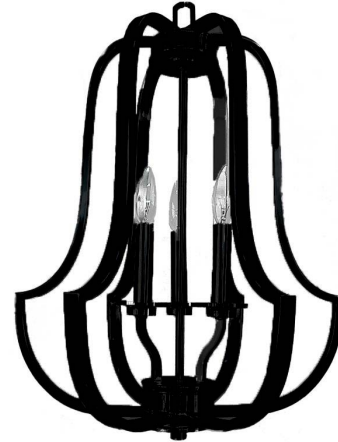

Model #	LX-HF3-MB
SKU	19422
Description	3 Light Open Cage
Finish	Matte Black
Glass	N/A
Dimensions- HxW (Dimensions shown in inches)	22.25" x 15.75"
Lamp Info	3X60W (C)
Chain/ Wire Length	3' Chain/10' Wire
Dual Mount	No

Finish/Glass Shown: Matte Black / N/A

*Lamps not included

ELECTRICAL REQUIREMENTS: Fixture requires a grounded electrical supply line of 120 volts AC.

INSTALLATION REQUIREMENTS: Fixture attaches to electrical junction box securely anchored in wall or ceiling.
All mounting hardware included.