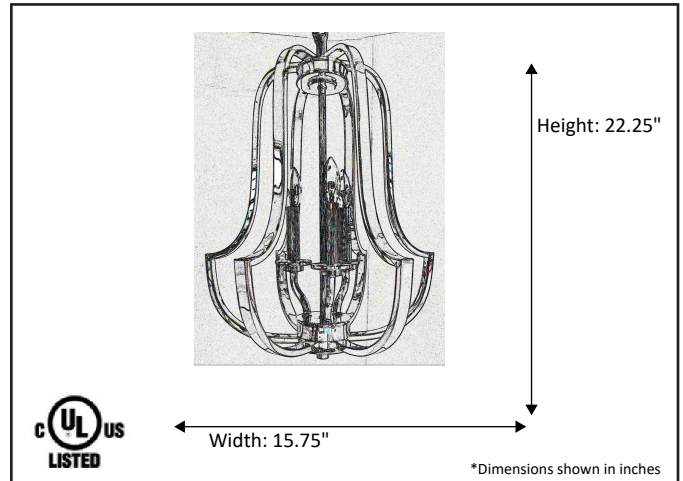

Model #	LX-HF3-MB
SKU	19422
Description	3 Light Open Cage
Finish	Matte Black
Glass	N/A
Dimensions- HxW (Dimensions shown in inches)	22.25" x 15.75"
Lamp Info	3X60W (C)
Chain/ Wire Length	3' Chain/10' Wire
Dual Mount	No

Finish/Glass Shown: Matte Black / N/A

*Lamps not included

ELECTRICAL REQUIREMENTS: Fixture requires a grounded electrical supply line of 120 volts AC.

INSTALLATION REQUIREMENTS: Fixture attaches to electrical junction box securely anchored in wall or ceiling.
All mounting hardware included.