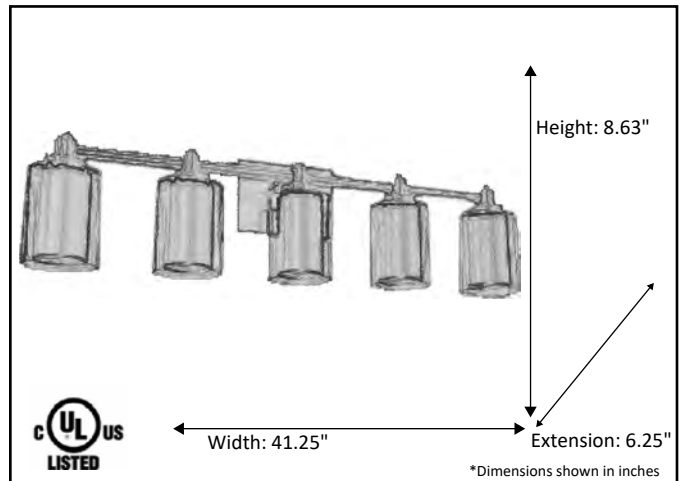

Model #	SNA-VS5-MB
SKU	19356
Fixture Series	Sonora
Description	5 Light Vanity
Metal Finish	Matte Black
Glass Finish	Clear Outside/White Inside
Replacement Glass	G-SNA-CL/WH
Dimensions- HxW(xE) <small>(Dimensions shown in inches)</small>	8.63"H X 41.25"W 6.25"E
Lamp Info	5 X 60W (M)

Finish/Glass Shown: Matte Black/Clear Outside/Clear Inside

\*Lamps not included

**ELECTRICAL REQUIREMENTS:** Fixture requires a grounded electrical supply line of 120 volts AC.

**INSTALLATION REQUIREMENTS:** Fixture attaches to electrical junction box securely anchored in wall or ceiling.  
**All mounting hardware included.**