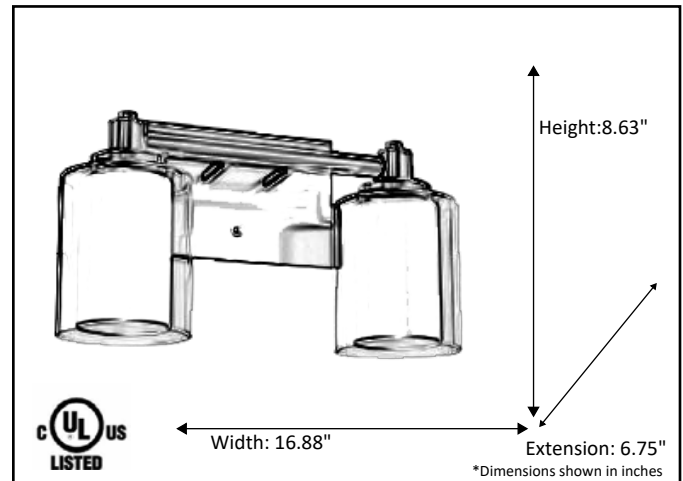

Model #	SNA-VS2-MB
SKU	19353
Fixture Series	Sonora
Description	2 Light Vanity
Metal Finish	Matte Black
Glass Finish	Clear/White
Replacement Glass	G-SNA-CL/WH
Dimensions- HxW(xE) <small>(Dimensions shown in inches)</small>	8.63" X 16.88" X 6.75"
Lamp Info	2X60W (M)

Finish/Glass Shown: Matte Black/Clear/White

*Lamps not included

ELECTRICAL REQUIREMENTS: Fixture requires a grounded electrical supply line of 120 volts AC.

INSTALLATION REQUIREMENTS: Fixture attaches to electrical junction box securely anchored in wall or ceiling.
All mounting hardware included.