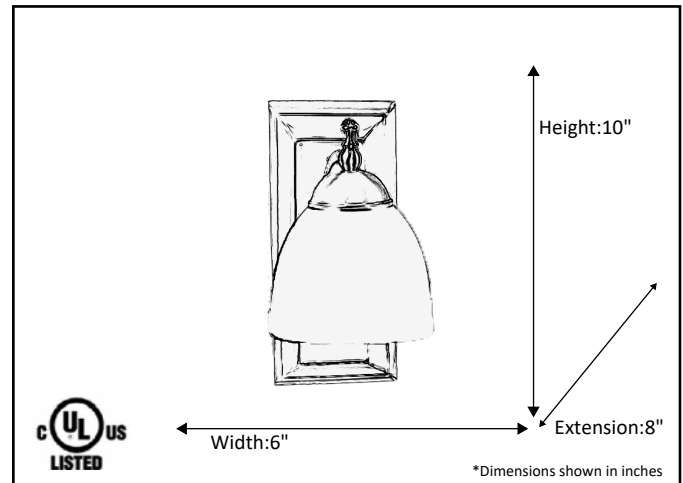

Model #	VS-51(WH725)-NK
SKU	19341
Fixture Series	DALLAS
Description	1 Light Vanity
Metal Finish	Brushed Nickel
Glass Finish	White
Replacement Glass	GC-725-WH
Dimensions- HxW(xE) <small>(Dimensions shown in inches)</small>	10"x 6"x 8"
Lamp Info	1x 60W

Finish/Glass Shown: Brushed Nickel/White

\*Lamps not included

**ELECTRICAL REQUIREMENTS:** Fixture requires a grounded electrical supply line of 120 volts AC.

**INSTALLATION REQUIREMENTS:** Fixture attaches to electrical junction box securely anchored in wall or ceiling.  
**All mounting hardware included.**