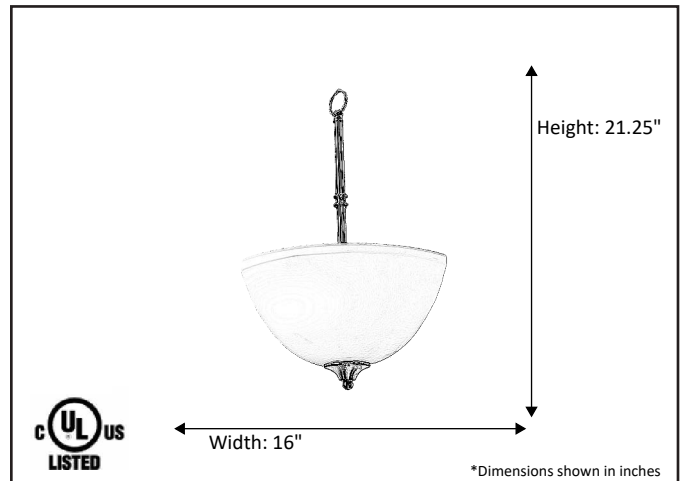

Model #	LE-PD17(WH)-RB
SKU	19332
Description	3 Light Entry
Finish	Rubbed Bronze
Glass	White
Dimensions- HxW (Dimensions shown in inches)	21.25" x 16"
Lamp Info	3X60W (M)
Chain/ Wire Length	3' Chain/10' Wire
Dual Mount	No

Finish/Glass Shown: Rubbed Bronze/White

*Lamps not included

ELECTRICAL REQUIREMENTS: Fixture requires a grounded electrical supply line of 120 volts AC.

INSTALLATION REQUIREMENTS: Fixture attaches to electrical junction box securely anchored in wall or ceiling.
All mounting hardware included.