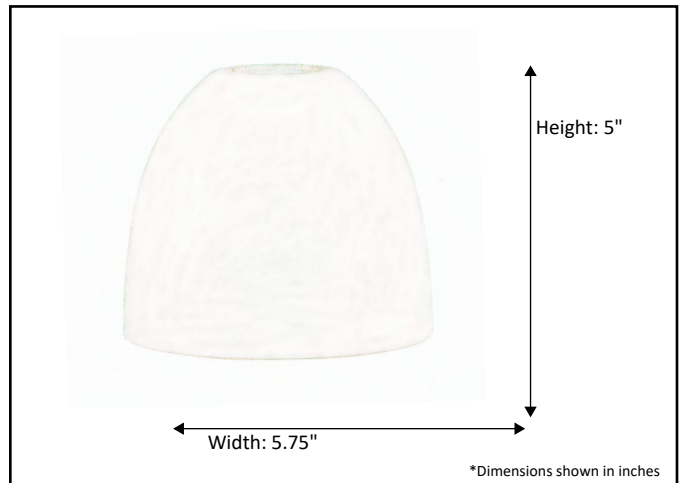

Model #	GC-725-CLR
SKU	19286
Description	Clear Glass
Glass Finish	Clear
Dimensions-HxW	5" x 5.75"

Glass Shown: GC-725 / Clear

*Lamps not included

HOMEnhancements / 1505-A Kelly Blvd., Carrollton, TX. 75006