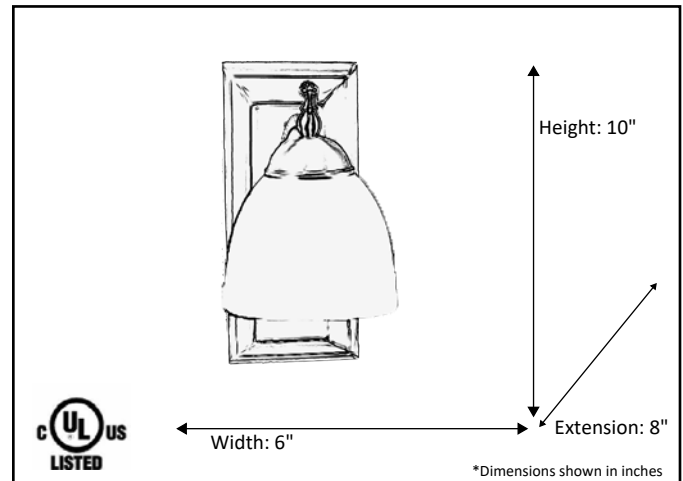

Model #	VS-51(WH725)-RB
SKU	19280
Fixture Series	Austin
Description	1 Light Vanity
Metal Finish	Rubbed Bronze
Glass Finish	White
Replacement Glass	GC-725-WH
Dimensions- HxW(xE) (Dimensions shown in inches)	10" X 6" X 8"
Lamp Info	1X60W (M)

Finish/Glass Shown: Rubbed Bronze/White

*Lamps not included

ELECTRICAL REQUIREMENTS: Fixture requires a grounded electrical supply line of 120 volts AC.

INSTALLATION REQUIREMENTS: Fixture attaches to electrical junction box securely anchored in wall or ceiling.
All mounting hardware included.