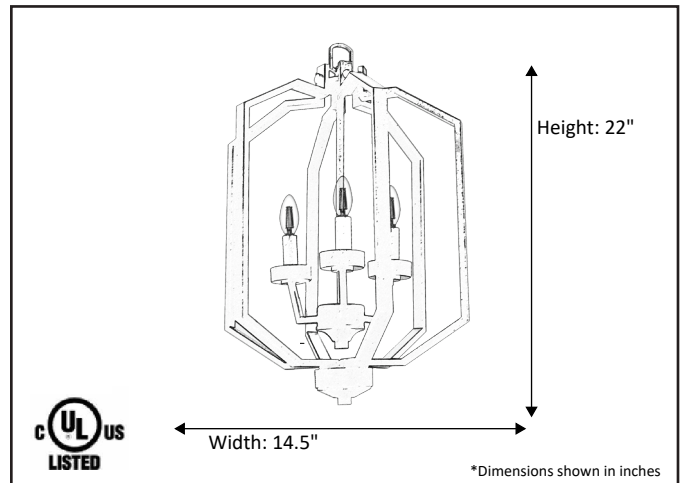

ELECTRICAL REQUIREMENTS: Fixture requires a grounded electrical supply line of 120 volts AC.

INSTALLATION REQUIREMENTS: Fixture attaches to electrical junction box securely anchored in wall or ceiling.
All mounting hardware included.

HOMEnhancements/ 1505-A Kelly Blvd., Carrollton, TX. 75006

Product specifications subject to change without notice.

REFERENCE	QTY.	REMARKS	Project
			Location/Type
			Architect
			Engineer
			Contractor
			Submitted By: _____ Date: _____