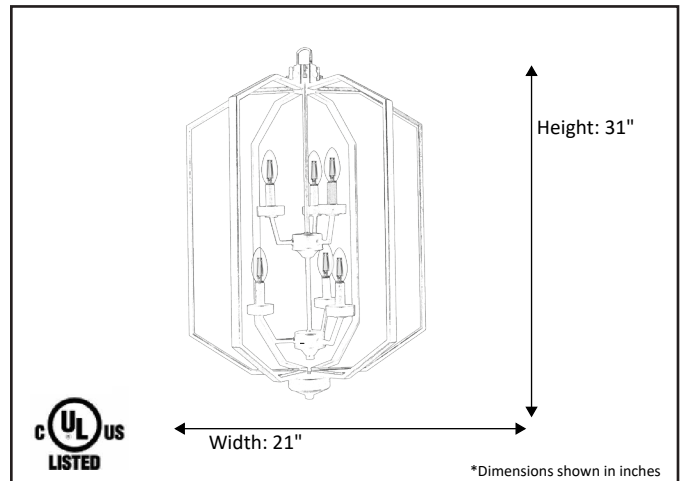

ELECTRICAL REQUIREMENTS: Fixture requires a grounded electrical supply line of 120 volts AC.

INSTALLATION REQUIREMENTS: Fixture attaches to electrical junction box securely anchored in wall or ceiling.
All mounting hardware included.

HOMEnhancements/ 1505-A Kelly Blvd., Carrollton, TX. 75006

Product specifications subject to change without notice.

REFERENCE	QTY.	REMARKS	Project
			Location/Type
			Architect
			Engineer
			Contractor
			Submitted By: _____ Date: _____