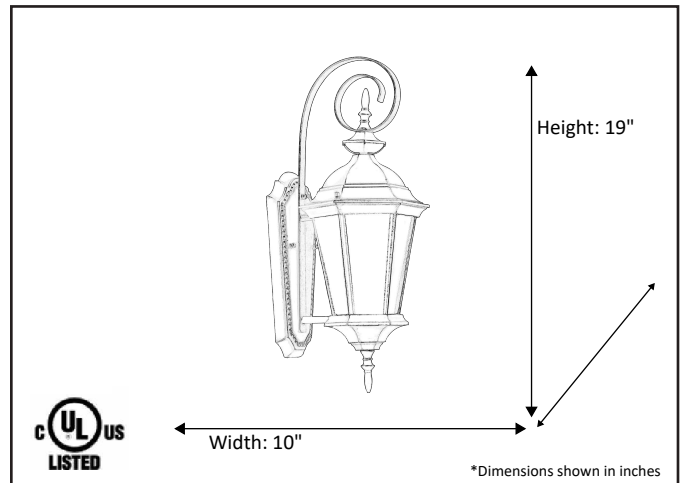

Model #	CL-84-MB
SKU	19055
Description	Small Coach Light
Finish	Matte Black
Glass	Clear Seeded
Dimensions- HxW (Dimensions shown in inches)	19" x 10"
Lamp Info	1X60W (M)

Finish/Glass Shown: Matte Black / Clear Seeded

*Lamps not included

ELECTRICAL REQUIREMENTS: Fixture requires a grounded electrical supply line of 120 volts AC.

INSTALLATION REQUIREMENTS: Fixture attaches to electrical junction box securely anchored in wall or ceiling.
All mounting hardware included.