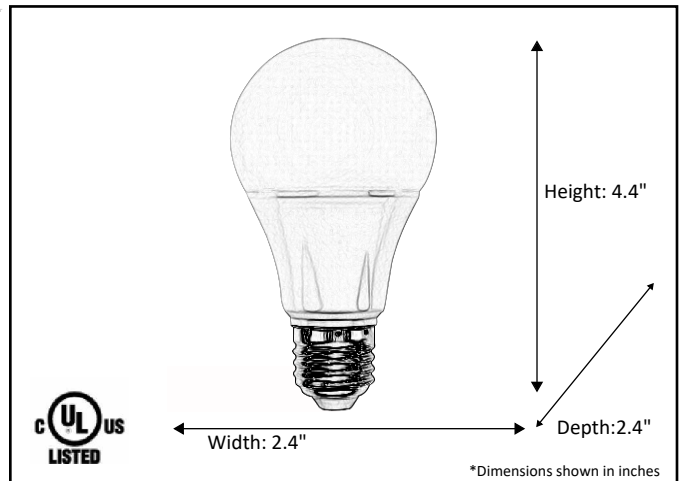

Model #	LED-A19N-3K
SKU	18986
Description	LED Lamp
Socket Base	Medium (E26)
Bulb Type	A19-LED
Dimensions- HxWxD <small>(Dimensions shown in inches)</small>	4.4" x 2.4" x 2.4"
Lumens	800 Lm
Wattage	9W
CCT	3000K
Incandescent Equivalent	60W
Dimmable	No
Rated Life Hours	15,000

Finish: White

**ELECTRICAL REQUIREMENTS:** Fixture requires a grounded electrical supply line of 120 volts AC.

**INSTALLATION REQUIREMENTS:** Fixture attaches to electrical junction box securely anchored in wall or ceiling.  
**All mounting hardware included.**