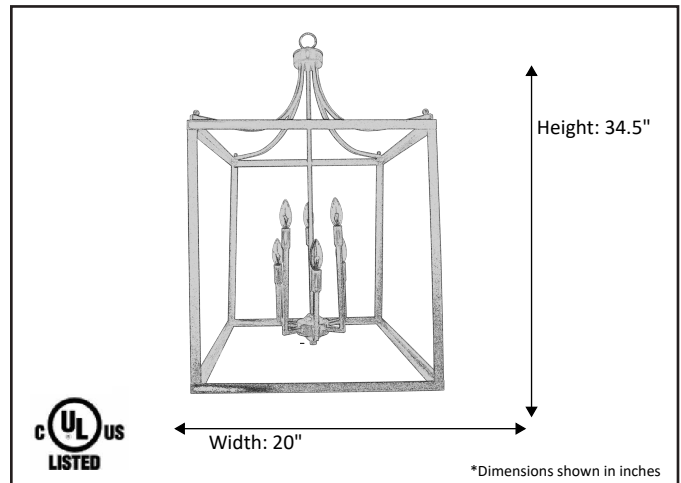

<b>Model #</b>	<b>HF-420-6-NK</b>
<b>SKU</b>	<b>18971</b>
<b>Description</b>	<b>Square Entry Cage</b>
<b>Finish</b>	<b>Brushed Nickel</b>
<b>Glass</b>	<b>N/A</b>
<b>Dimensions- HxW</b> <small>(Dimensions shown in inches)</small>	<b>34.5" x 20"</b>
<b>Lamp Info</b>	<b>6X60W (C)</b>
<b>Chain/ Wire Length</b>	<b>3' Chain/10' Wire</b>
<b>Dual Mount</b>	<b>No</b>

Finish/Glass Shown: Brushed Nickel/N/A

\*Lamps not included

**ELECTRICAL REQUIREMENTS:** Fixture requires a grounded electrical supply line of 120 volts AC.

**INSTALLATION REQUIREMENTS:** Fixture attaches to electrical junction box securely anchored in wall or ceiling.  
**All mounting hardware included.**