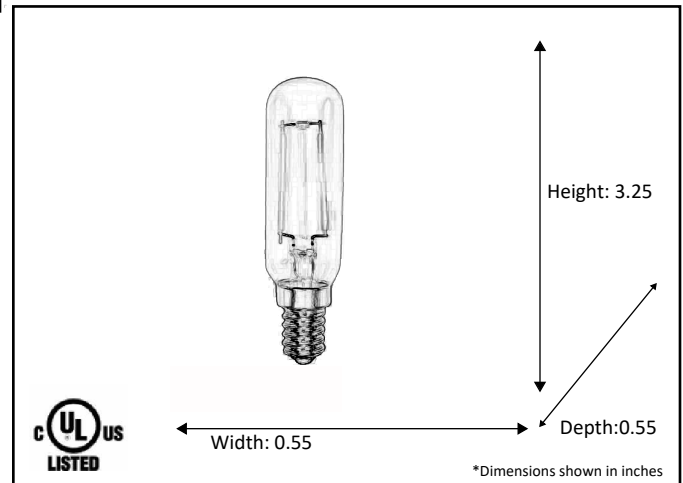

Model #	LED-T6-22K
SKU	18911
Description	LED Lamp
Socket Base	Candle (E12)
Bulb Type	T6-LED
Dimensions- HxWxD <small>(Dimensions shown in inches)</small>	3.25" x 0.55" x 0.55"
Lumens	120 Lm
Wattage	2W
CCT	2700K
Incandescent Equivalent	15W
Dimmable	Yes
Rated Life Hours	15,000

Finish: Clear

**ELECTRICAL REQUIREMENTS:** Fixture requires a grounded electrical supply line of 120 volts AC.

**INSTALLATION REQUIREMENTS:** Fixture attaches to electrical junction box securely anchored in wall or ceiling.  
**All mounting hardware included.**