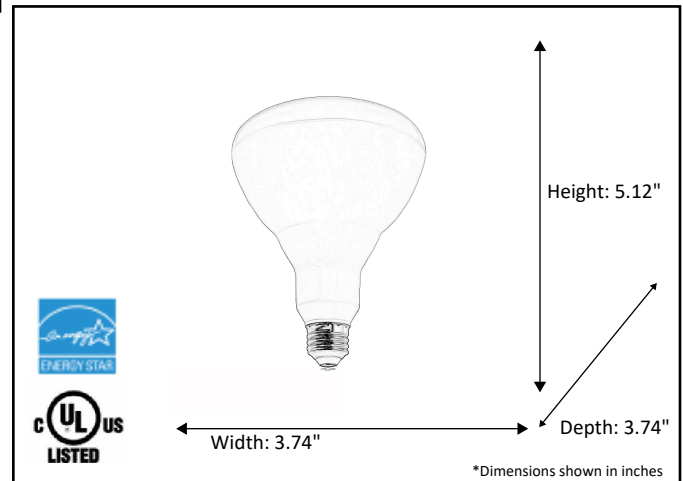

Model #	LED-BR40-3K
SKU	18860
Description	LED Lamp
Socket Base	Medium (E26)
Bulb Type	BR40-LED
Dimensions- HxWxD <small>(Dimensions shown in inches)</small>	5.12" x 3.74" x 3.74"
Lumens	1400 Lm
Wattage	11W
CCT	3000K
Incandescent Equivalent	75W
Dimmable	Yes
Rated Life Hours	15,000

Finish: White

ELECTRICAL REQUIREMENTS: Fixture requires a grounded electrical supply line of 120 volts AC.

INSTALLATION REQUIREMENTS: Fixture attaches to electrical junction box securely anchored in wall or ceiling.
All mounting hardware included.