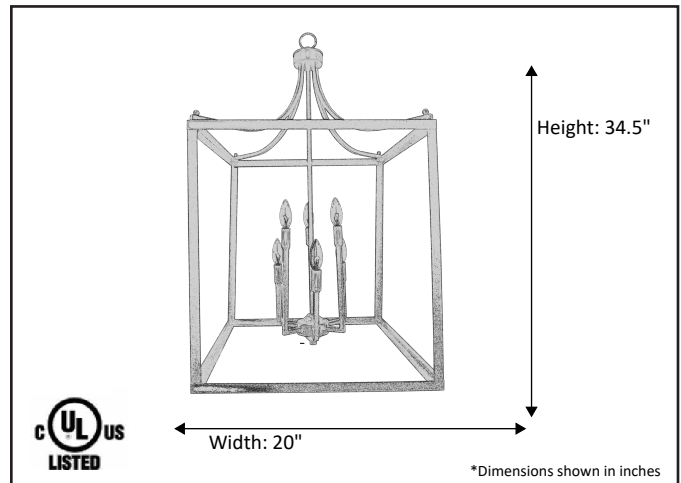

Model #	HF-420-6-MB
SKU	18809
Description	Square Cage Entry
Finish	Matte Black
Glass	N/A
Dimensions- HxW (Dimensions shown in inches)	34.5 x 20"
Lamp Info	6X60W (C)
Chain/ Wire Length	3' Chain/10' Wire
Dual Mount	No

Finish/Glass Shown: Matte Black/N/A

*Lamps not included

ELECTRICAL REQUIREMENTS: Fixture requires a grounded electrical supply line of 120 volts AC.

INSTALLATION REQUIREMENTS: Fixture attaches to electrical junction box securely anchored in wall or ceiling.
All mounting hardware included.