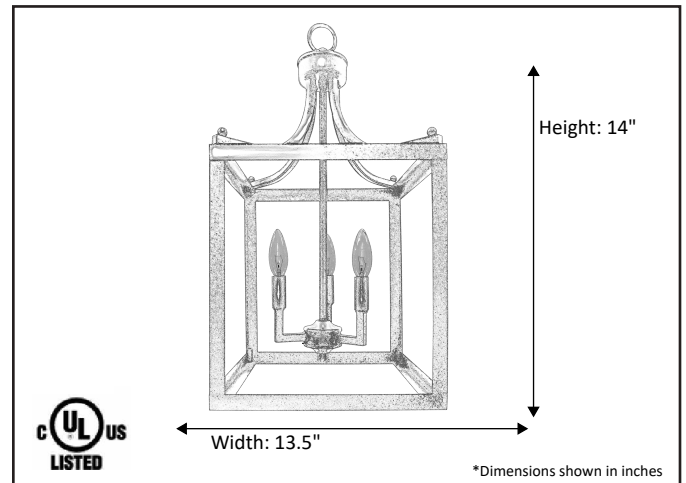

Model #	HF-412-3-MB
SKU	18806
Description	Square Cage Entry
Finish	Matte Black
Glass	None
Dimensions- HxW (Dimensions shown in inches)	14" x 13.5"
Lamp Info	3X60W (C)
Chain/ Wire Length	3' Chain/10' Wire
Dual Mount	No

Finish/Glass Shown: Matte Black/N/A

*Lamps not included

ELECTRICAL REQUIREMENTS: Fixture requires a grounded electrical supply line of 120 volts AC.

INSTALLATION REQUIREMENTS: Fixture attaches to electrical junction box securely anchored in wall or ceiling.
All mounting hardware included.