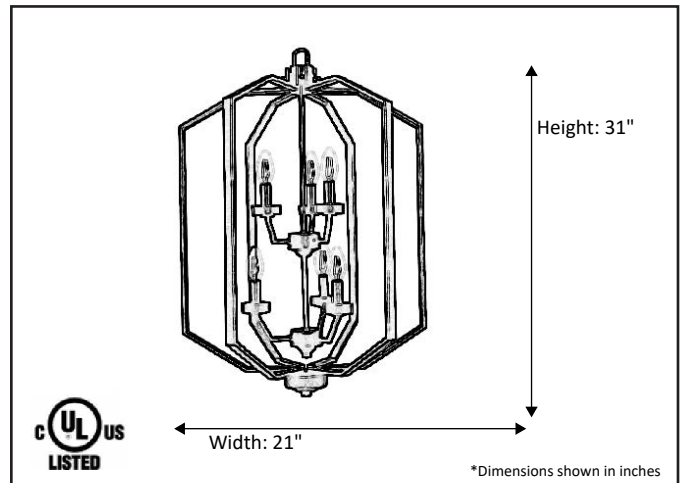

| | |
|---|-------------------|
| Model # | PRS-HF6-MB |
| SKU | 18803 |
| Description | 6 Light Open Cage |
| Finish | Matte Black |
| Glass | N/A |
| Dimensions- HxW (Dimensions shown in inches) | 31" x 21" |
| Lamp Info | 6X60W (C) |
| Chain/ Wire Length | 3' Chain/10' Wire |
| Dual Mount | No |

Finish/Glass Shown: Matte Black/N/A

*Lamps not included

ELECTRICAL REQUIREMENTS: Fixture requires a grounded electrical supply line of 120 volts AC.

INSTALLATION REQUIREMENTS: Fixture attaches to electrical junction box securely anchored in wall or ceiling.
All mounting hardware included.