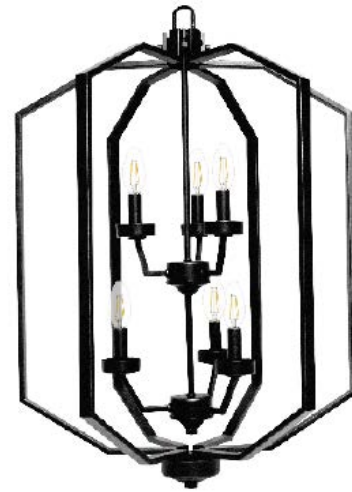

| | |
|---|-------------------|
| Model # | PRS-HF6-MB |
| SKU | 18803 |
| Description | 6 Light Open Cage |
| Finish | Matte Black |
| Glass | N/A |
| Dimensions- HxW (Dimensions shown in inches) | 31" x 21" |
| Lamp Info | 6X60W (C) |
| Chain/ Wire Length | 3' Chain/10' Wire |
| Dual Mount | No |

Finish/Glass Shown: Matte Black/N/A

*Lamps not included

ELECTRICAL REQUIREMENTS: Fixture requires a grounded electrical supply line of 120 volts AC.

INSTALLATION REQUIREMENTS: Fixture attaches to electrical junction box securely anchored in wall or ceiling.
All mounting hardware included.