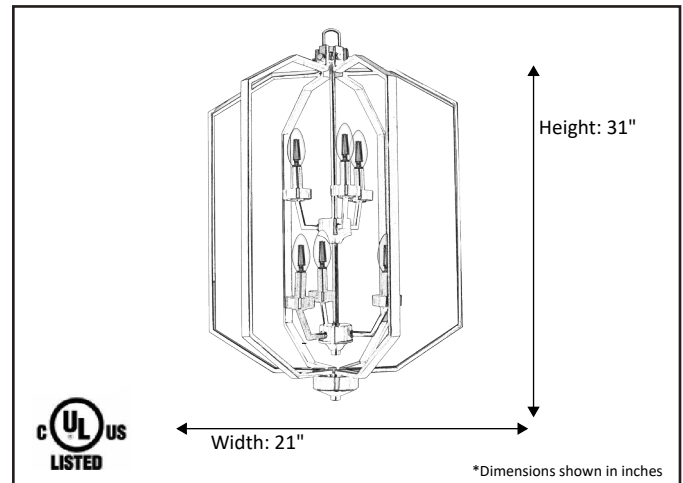

<b>Model #</b>	<b>PRS-HF6-NK</b>
SKU	18800
Description	6 Light Open Cage
Finish	Brushed Nickel
Glass	N/A
Dimensions- HxW (Dimensions shown in inches)	31" x 21"
Lamp Info	6X60W (C)
Chain/ Wire Length	3' Chain/10' Wire
Dual Mount	No

Finish/Glass Shown: Brushed Nickel/N/A

\*Lamps not included

**ELECTRICAL REQUIREMENTS:** Fixture requires a grounded electrical supply line of 120 volts AC.

**INSTALLATION REQUIREMENTS:** Fixture attaches to electrical junction box securely anchored in wall or ceiling.  
**All mounting hardware included.**