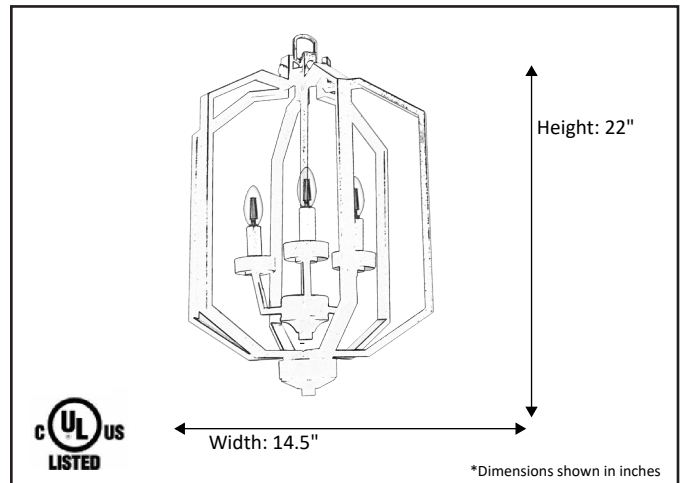

Model #	PRS-HF3-MB
SKU	18797
Description	3 Light Open Cage
Finish	Matte Black
Glass	N/A
Dimensions- HxW (Dimensions shown in inches)	22" x 14.5"
Lamp Info	3X60W (C)
Chain/ Wire Length	3' Chain/10' Wire
Dual Mount	No

Finish/Glass Shown: Matte Black/N/A

*Lamps not included

ELECTRICAL REQUIREMENTS: Fixture requires a grounded electrical supply line of 120 volts AC.

INSTALLATION REQUIREMENTS: Fixture attaches to electrical junction box securely anchored in wall or ceiling.
All mounting hardware included.